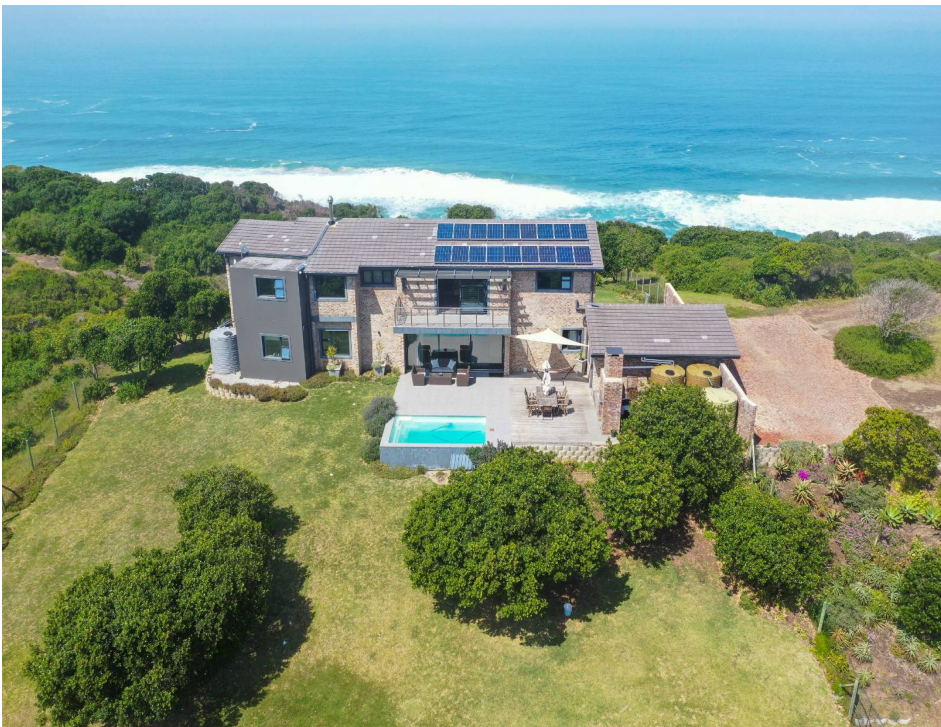

THE
RE/MAX
COLLECTION®

Fine Homes & Luxury Properties

remaxcollection.co.za

Wilderness Rural Ref: RXEC-1483

ZAR 21 500 000

4 3 2 401 m2 Rates: ZAR 1800.00

4 Bedroom Farm For Sale in Wilderness Rural

DUAL MANDATE

An exceptional opportunity has emerged to acquire 3.67 hectares in a prime location atop a ridge with stunning views of the Indian Ocean. Nestled between Wilderness and Sedgefield on the sought-after Paradis...[Read more online.](#)