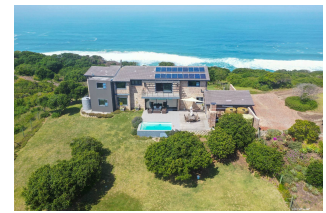

THE  
**RE/MAX**  
COLLECTION®

Fine Homes & Luxury Properties

remaxcollection.co.za

Wilderness Rural Ref: RXEC-1483

ZAR 19 750 000

 4  3  2  401 m2 Rates: ZAR 1800.00

## 4 Bedroom Farm For Sale in Wilderness Rural

DUAL MANDATE

An exceptional opportunity has emerged to acquire 3.67 hectares in a prime location atop a ridge with stunning views of the Indian Ocean. Nestled between Wilderness and Sedgefield on the sought-after Paradis...[Read more online.](#)