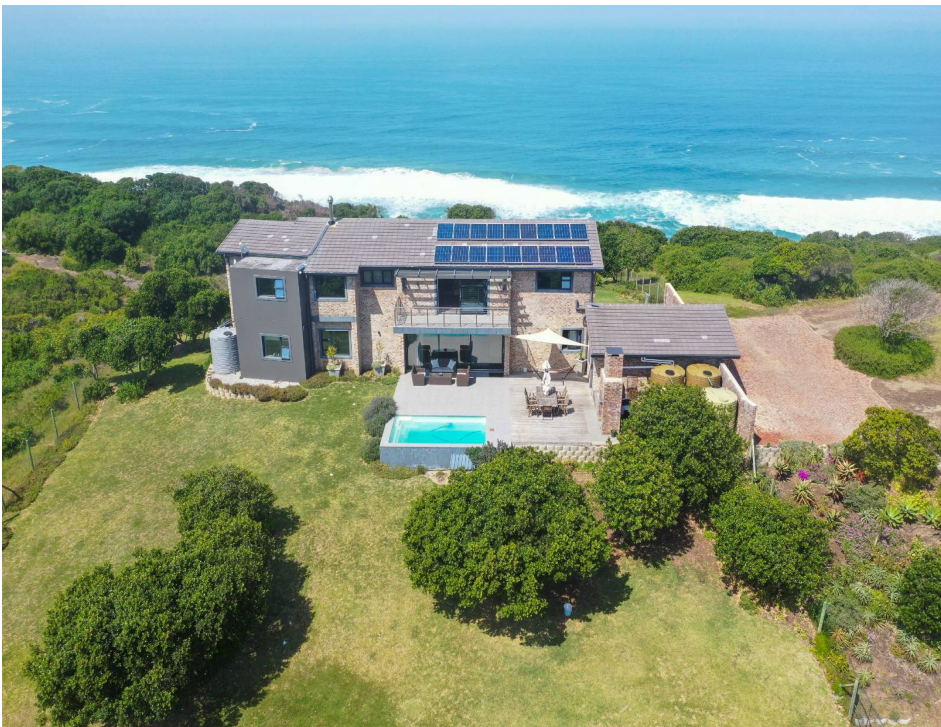

THE  
**RE/MAX**  
COLLECTION®

Fine Homes & Luxury Properties

remaxcollection.co.za

Wilderness Rural Ref: RXEC-1483

ZAR 21 500 000

4 3 2 401 m2 Rates: ZAR 1800.00

## 4 Bedroom Farm For Sale in Wilderness Rural

DUAL MANDATE

An exceptional opportunity has emerged to acquire 3.67 hectares in a prime location atop a ridge with stunning views of the Indian Ocean. Nestled between Wilderness and Sedgefield on the sought-after Paradis...[Read more online.](#)