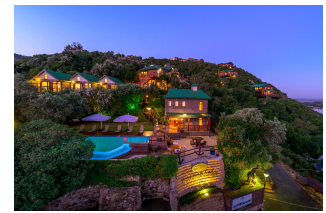

THE
RE/MAX
COLLECTION®

Fine Homes & Luxury Properties

remaxcollection.co.za