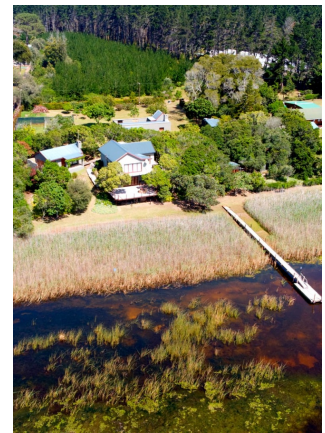

THE
RE/MAX
COLLECTION®

Fine Homes & Luxury Properties

remaxcollection.co.za

Swartvlei Ref: RXEC-1486

ZAR 13 900 000

3 4 250 m2 Rates: ZAR 2300.00

3 Bedroom Farm For Sale in Swartvlei

Exclusive Mandate

Read more online.

Johann Van Rensburg

0832328580

0832328580

johann@remaxeden.co.za