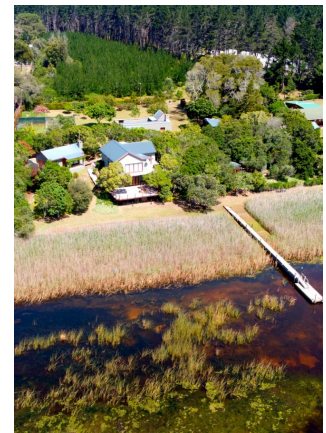

THE
RE/MAX
COLLECTION®

Fine Homes & Luxury Properties

remaxcollection.co.za

Swartvlei Ref: RXEC-1486

ZAR 13 900 000

 3  4  250 m2 Rates: ZAR 2300.00

3 Bedroom Farm For Sale in Swartvlei

Exclusive Mandate