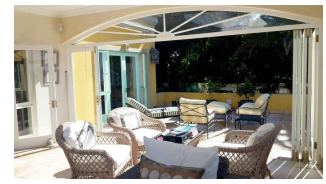

THE
RE/MAX
COLLECTION®

Fine Homes & Luxury Properties

remaxcollection.co.za