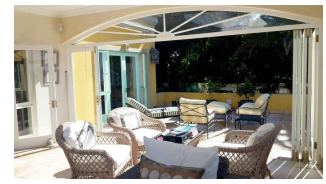

THE
RE/MAX
COLLECTION®

Fine Homes & Luxury Properties

remaxcollection.co.za

Lower Robberg Ref: RXAZ-1483

ZAR 10 800 000

 6  5  3 Rates: ZAR 1440.51

6 Bedroom House For Sale in Lower Robberg

This beautiful, north facing Mediterranean style home is perfectly situated to take full advantage of the magnificent sea and Robberg mountain views. The spacious 6 bedroom, 5 bathroom triple storey home is built for socializi... [Read more online.](#)