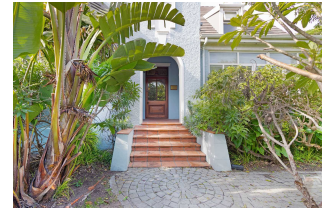

THE
RE/MAX
COLLECTION®

Fine Homes & Luxury Properties

remaxcollection.co.za