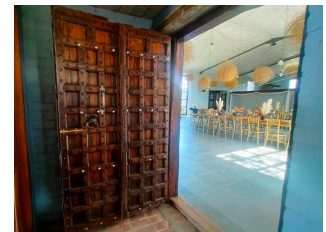

THE
RE/MAX
COLLECTION®

Fine Homes & Luxury Properties

remaxcollection.co.za

Bonnievale Rural Ref: RMWO-0571

ZAR 19 000 000

🛏 19 🚿 18 Rates: ZAR 6120.00

19 Bedroom Farm For Sale in Bonnievale Rural

Nestled between McGregor and Bonnievale in the breathtaking Langeberg district, renowned for its picturesque vineyards and exclusive wine estates, you will find this Beautiful piece of land, currently thriving as a high-in-dema...[Read more online.](#)