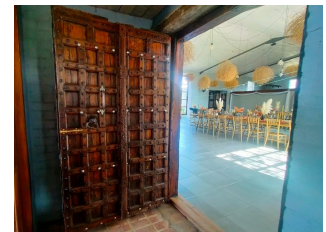

THE
RE/MAX
COLLECTION®

Fine Homes & Luxury Properties

remaxcollection.co.za

Bonnievale Rural Ref: RMWO-0571

ZAR 19 000 000

19 18 Rates: ZAR 6120.00

19 Bedroom Farm For Sale in Bonnievale Rural

Nestled between McGregor and Bonnievale in the breathtaking Langeberg district, renowned for its picturesque vineyards and exclusive wine estates, you will find this Beautiful piece of land, currently thriving as a high-in-dema...[Read more online.](#)