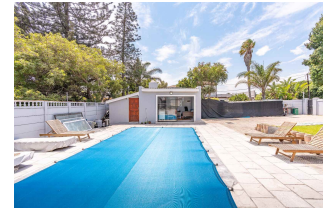

THE
RE/MAX
COLLECTION®

Fine Homes & Luxury Properties

remaxcollection.co.za

Table View Ref: LMIL-1919

ZAR 5 699 000

🛏 9 🚗 8 🏠 327 m2 Rates: ZAR 925.00

9 Bedroom House For Sale in Table View

Location - Location - Location!

This stunning corner home is perfectly situated on a street that offers easy access to prominent malls, schools, the BRT route, and more. Its convenient location ensures that you are just ...

[Read more online.](#)