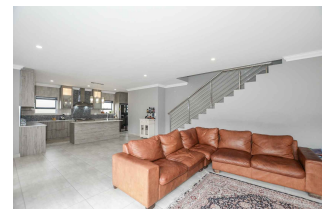

THE
RE/MAX
COLLECTION®

Fine Homes & Luxury Properties

remaxcollection.co.za

Sandown Ref: LMIL-1265

ZAR 5 299 000

5 4 2 369 m2

5 Bedroom House Sold in Sandown

Stunning Family Home in Sagewood Estate