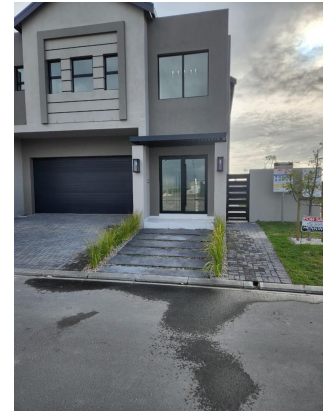

THE
RE/MAX
COLLECTION®

Fine Homes & Luxury Properties

remaxcollection.co.za

Sandown Estate Ref: LMIL-2086

ZAR 5 950 000

 3  4  2 Levy: ZAR 300.00

3 Bedroom House For Sale in Sandown Estate

****Exquisite Modern Home in Sandown, Blouberg - No Transfer Duty!****

Nestled in the serene setting of Maskew Street, Sandown, Blouberg, Cape Town, this modern architectural masterpiece perfectly marries style, security, an... [Read more online.](#)

Jenny Heroldt

0835106003