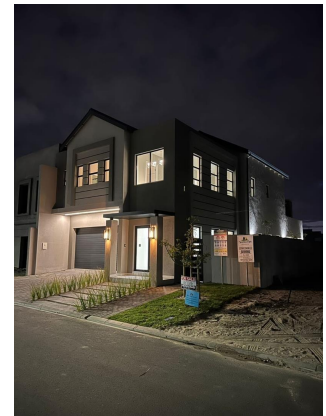

THE
RE/MAX
COLLECTION®

Fine Homes & Luxury Properties

remaxcollection.co.za

Sandown Estate Ref: LMIL-2086

ZAR 5 950 000

 3  4  2 Levy: ZAR 300.00

3 Bedroom House For Sale in Sandown Estate

****Exquisite Modern Home in Sandown, Blouberg - No Transfer Duty!****

Nestled in the serene setting of Maskew Street, Sandown, Blouberg, Cape Town, this modern architectural masterpiece perfectly marries style, security, an... [Read more online.](#)

Jenny Heroldt

0835106003