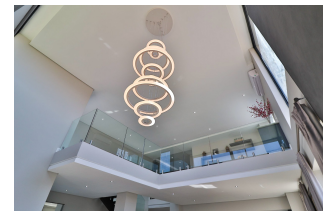

THE
RE/MAX
COLLECTION®

Fine Homes & Luxury Properties

remaxcollection.co.za

Xanadu Nature Estate Ref: RXDL-8226

ZAR 5 999 999

4 5 750 m2 Levy: ZAR 2850.00

4 Bedroom House For Sale in Xanadu Nature Estate

Prepare to be captivated by the splendor of this ultra-modern family home. As you step inside, you'll be mesmerized by the spacious open plan layout that awaits you.