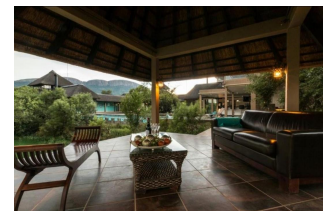

THE
RE/MAX
COLLECTION®

Fine Homes & Luxury Properties

remaxcollection.co.za