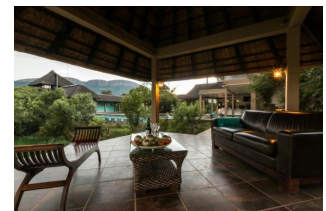

THE
RE/MAX
COLLECTION®

Fine Homes & Luxury Properties

remaxcollection.co.za

K'shane Ref: RXDL-5213

ZAR 14 850 000

6 7 4 1 000 m2 Rates: ZAR 7500.00

6 Bedroom House For Sale in K'shane

Pristine and expertly designed thatch paradise with luxurious amenities and fine finishes.