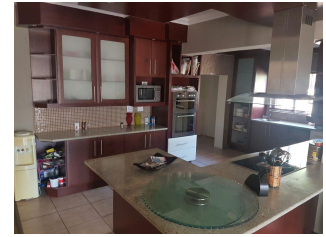

THE
RE/MAX
COLLECTION®

Fine Homes & Luxury Properties

remaxcollection.co.za

Hartbeespoort Rural Ref: RXDL-3397

ZAR 5 360 000

4 4 3 Rates: ZAR 600.00

4 Bedroom Farm For Sale in Hartbeespoort Rural

PRICE REDUCE!!!

This is a 33.83 ha game farm with a high modern quality directors house; 1 hour drive from Pretoria and Johannesburg. There is a big variety of game on this farm and it is we... [Read more online.](#)

Kobus Christoffel van Rensburg