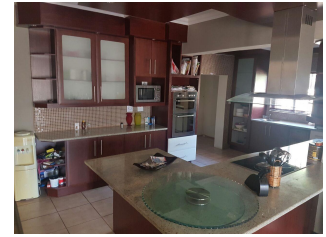

THE
RE/MAX
COLLECTION®

Fine Homes & Luxury Properties

remaxcollection.co.za

Hartbeespoort Rural Ref: RXDL-3397

ZAR 5 360 000

 4  4  3 Rates: ZAR 600.00

4 Bedroom Farm For Sale in Hartbeespoort Rural

PRICE REDUCE!!!