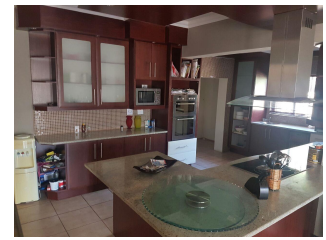

THE
RE/MAX
COLLECTION®

Fine Homes & Luxury Properties

remaxcollection.co.za

Hartbeespoort Rural Ref: RXDL-3397

ZAR 5 360 000

 4  4  3 Rates: ZAR 600.00

4 Bedroom Farm For Sale in Hartbeespoort Rural

PRICE REDUCE!!!