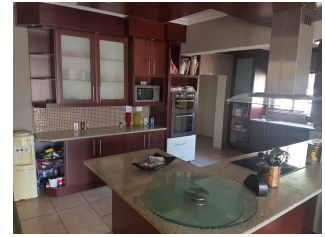

THE
RE/MAX
COLLECTION®

Fine Homes & Luxury Properties

remaxcollection.co.za

Hartbeespoort Rural Ref: RXDL-3397

ZAR 5 360 000

 4  4  3 Rates: ZAR 600.00

4 Bedroom Farm For Sale in Hartbeespoort Rural

PRICE REDUCE!!!