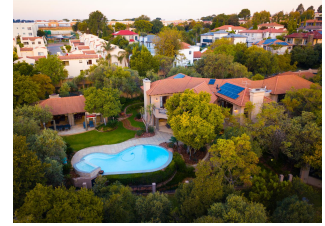

THE
RE/MAX
COLLECTION®

Fine Homes & Luxury Properties

remaxcollection.co.za

Dainfern Valley Estate Ref: RMEF-1187

ZAR 19 999 999

4 6 4 890 m2 Rates: ZAR 5028.00

4 Bedroom House For Sale in Dainfern Valley Estate