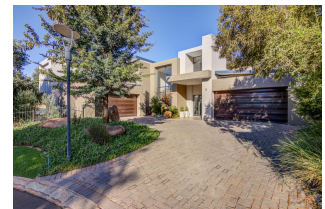

THE
RE/MAX
COLLECTION®

Fine Homes & Luxury Properties

remaxcollection.co.za

Serengeti Lifestyle Estate Ref: DAZB-1362

ZAR 9 400 000

 5  5  5  640 m2 Rates: ZAR 5567.00 Levy: ZAR 4600.00

5 Bedroom House For Sale in Serengeti Lifestyle Estate

This immaculate 640m2 family mansion with the highest quality finishes is built on a 1107m2 stand in phase 2 of the well known and sought after Serengeti Estates.

Serengeti Estates is situated just off the R21 Free... [Read more online.](#)