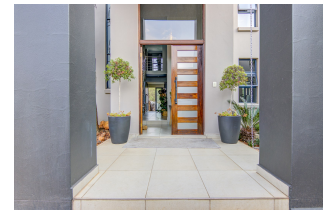

THE
RE/MAX
COLLECTION®

Fine Homes & Luxury Properties

remaxcollection.co.za