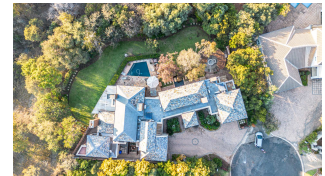

THE
RE/MAX
COLLECTION®

Fine Homes & Luxury Properties

remaxcollection.co.za

Midstream Estate Ref: RXFX-11116

ZAR 10 800 000

🛏 5 🚗 5 🏠 4 📏 620 m2 Rates: ZAR 4120.00 Levy: ZAR 2060.00

5 Bedroom House For Sale in Midstream Estate

EXCLUSIVE - TRI MANDATE

One of the best addresses, locations, and views Midstream Estate has to offer!

This stand was handpicked by the owners, right at the start of the Midstream Estates development - and the rea...[Read more online.](#)