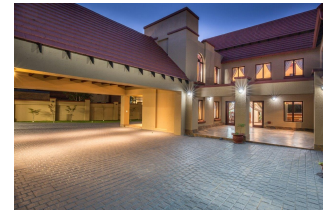

THE
RE/MAX
COLLECTION®

Fine Homes & Luxury Properties

remaxcollection.co.za

Midstream Estate Ref: RXFX-7680

ZAR 8 177 000

 6  5  10 Rates: ZAR 4777.00 Levy: ZAR 1800.00

6 Bedroom House For Sale in Midstream Estate

THIS HOME IS PERFECT FOR ENTERTAINMENT!

Located in Midstream Proper and has the following to offer:

- * 6 Bedrooms
- * 5 Bathrooms
- * Space for 20 Vehicles
- * Open spaces
- * High quality finis...[Read more online.](#)