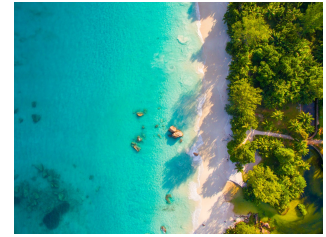

THE
RE/MAX
COLLECTION®

Fine Homes & Luxury Properties

remaxcollection.co.za

Grand Anse Ref: RMPS-0003

USD 7 500 000

Vacant Land / Plot For Sale in Grand Anse

A rare find. Fully approved 36 room Beachfront Boutique Hotel on the island paradise that is Praslin. Located in Grande Anse, close to the airport, within easy walking distance to all area attractions and amenities. The last of... [Read more online.](#)

Justin Coetzee

+2482712210

+2482712210

justin@remax-paradise-seychelles.com

RE/MAX Paradise (Seychelles)

RE/MAX®

Each Office Independently Owned and Operated