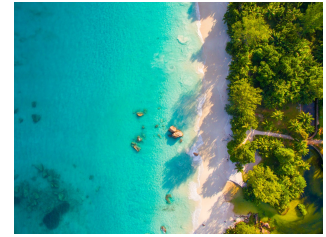

THE
RE/MAX
COLLECTION®

Fine Homes & Luxury Properties

remaxcollection.co.za

Grand Anse Ref: RMPS-0003

USD 7 500 000

Vacant Land / Plot For Sale in Grand Anse

A rare find. Fully approved 36 room Beachfront Boutique Hotel on the island paradise that is Praslin. Located in Grande Anse, close to the airport, within easy walking distance to all area attractions and amenities. The last of... [Read more online.](#)