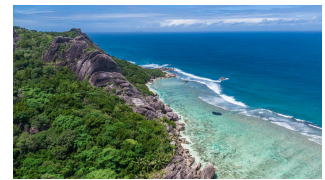

THE
RE/MAX
COLLECTION®

Fine Homes & Luxury Properties

remaxcollection.co.za

Anse Lazio Ref: RMPS-0028

USD 28 000 000 POA

Vacant Land / Plot For Sale in Anse Lazio

Find your Place in the Sun. Large scale tourism development opportunity on the highly prized and exceptional island paradise that is Praslin. Offering over 35 Hectares of pristine land, with 3.5km of ocean frontage and direct be...[Read more online.](#)