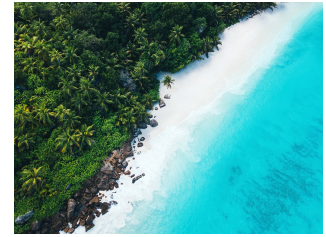

THE
RE/MAX
COLLECTION®

Fine Homes & Luxury Properties

remaxcollection.co.za

Grand Anse Mahé Ref: RMPS-0031

USD 60 000 000 POA

Private Island For Sale in Grand Anse Mahé

Rare opportunity to acquire a private island in the incredible Seychelles.