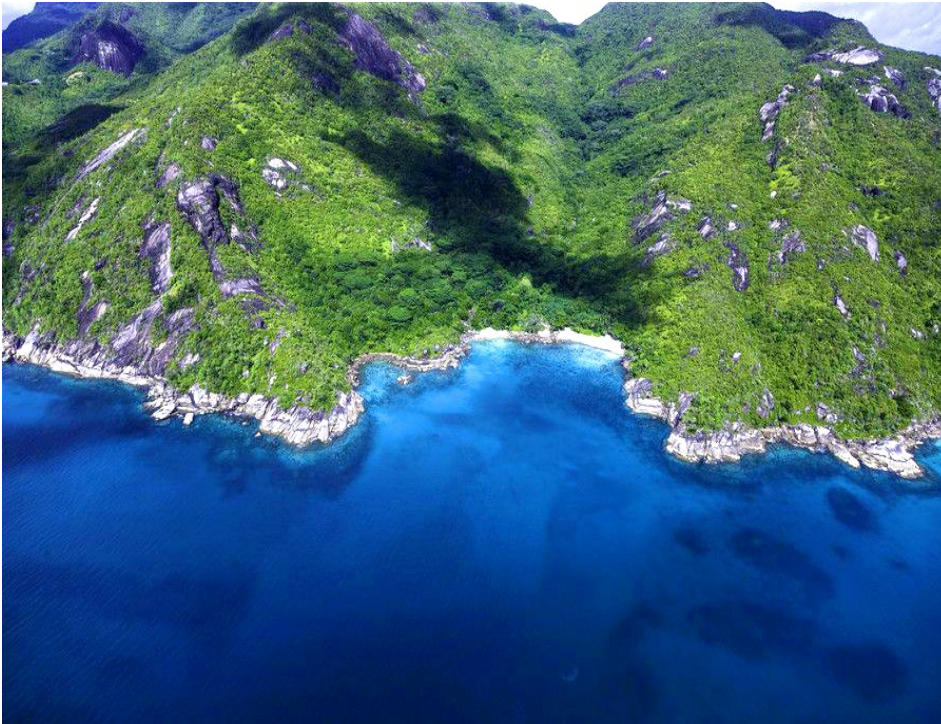

THE
RE/MAX
COLLECTION®

Fine Homes & Luxury Properties

remaxcollection.co.za

Grand Anse Mahé Ref: RMPS-0020

USD 2 100 000

Vacant Land / Plot For Sale in Grand Anse Mahé

Find your Place in the Sun. Located in close proximity to the Constance Ephelia resort and spa. Offering 7 acres of p...[Read more online.](#)