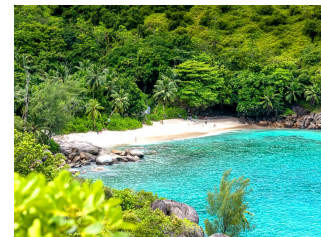

THE
RE/MAX
COLLECTION®

Fine Homes & Luxury Properties

remaxcollection.co.za

Grand Anse Mahé Ref: RMPS-0020

USD 2 100 000

Vacant Land / Plot For Sale in Grand Anse Mahé

Find your Place in the Sun. Located in close proximity to the Constance Ephelia resort and spa.
Offering 7 acres of p...[Read more online.](#)