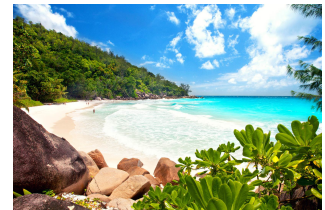

THE
RE/MAX
COLLECTION®

Fine Homes & Luxury Properties

remaxcollection.co.za

Anse Marie-Louise Ref: RMPS-0007

USD 35 000 000 POA

Vacant Land / Plot For Sale in Anse Marie-Louise

Find your Place in the Sun. Rare & Exceptional. Large scale, high-yield investment & development opportunity. The largest parcel of land available anywhere in the Seychelles. Reserved exclusively for low density, luxury... [Read more online.](#)